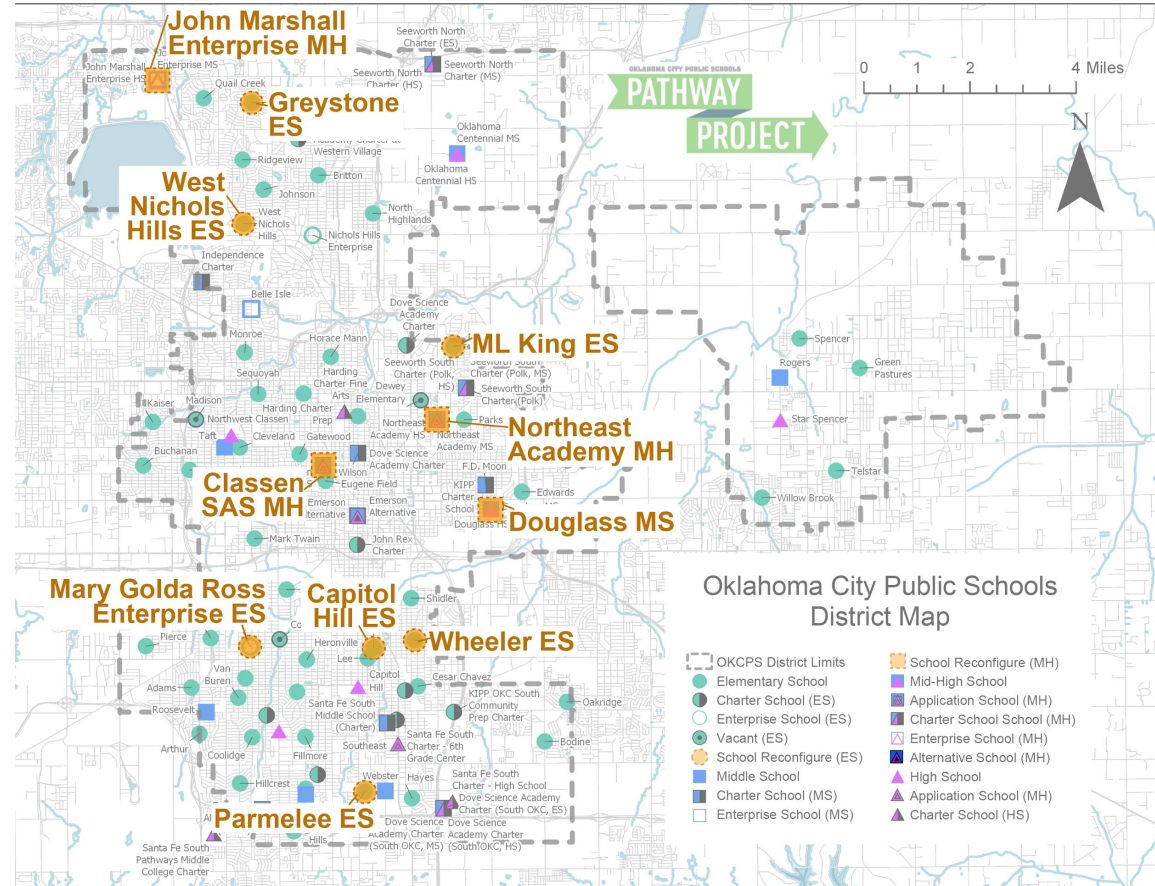

Impact for All Paths - Closed & Repurposed

Elementary

- Edgemere ES
- Edwards ES
- Gatewood ES
- Green Pastures ES
- Horace Mann ES
- Johnson ES
- North Highland ES
- Oakridge ES
- Pierce ES
- Putnam Heights ES
- Rancho Village ES
- Sequoyah ES

Middle / High School

- Oklahoma Centennial

Impact for All Paths - Reconfigured

Elementaries becoming Middle Schools

- Capitol Hill ES
- Greystone
- Martin Luther King
- Mary Golda Ross
- Parmelee
- West Nichols Hills to Belle Isle 5-6th grade
- Wheeler ES (Paths A&B only)

Mid-High Changes

- Classen SAS Mid-High to Northeast/Classen SAS MS
- Northeast Academy Mid-High to Northeast/Classen SAS HS
- Douglass Mid-High to HS
- John Marshall Mid-High to HS

Impact for All Paths - Relocation

District Schools to be Relocated

- Emerson South

Charter Schools to be Relocated

- KIPP Reach (FD Moon)
- Seeworth South (Polk)
- Harding Fine Arts
- Harding Charter Prep