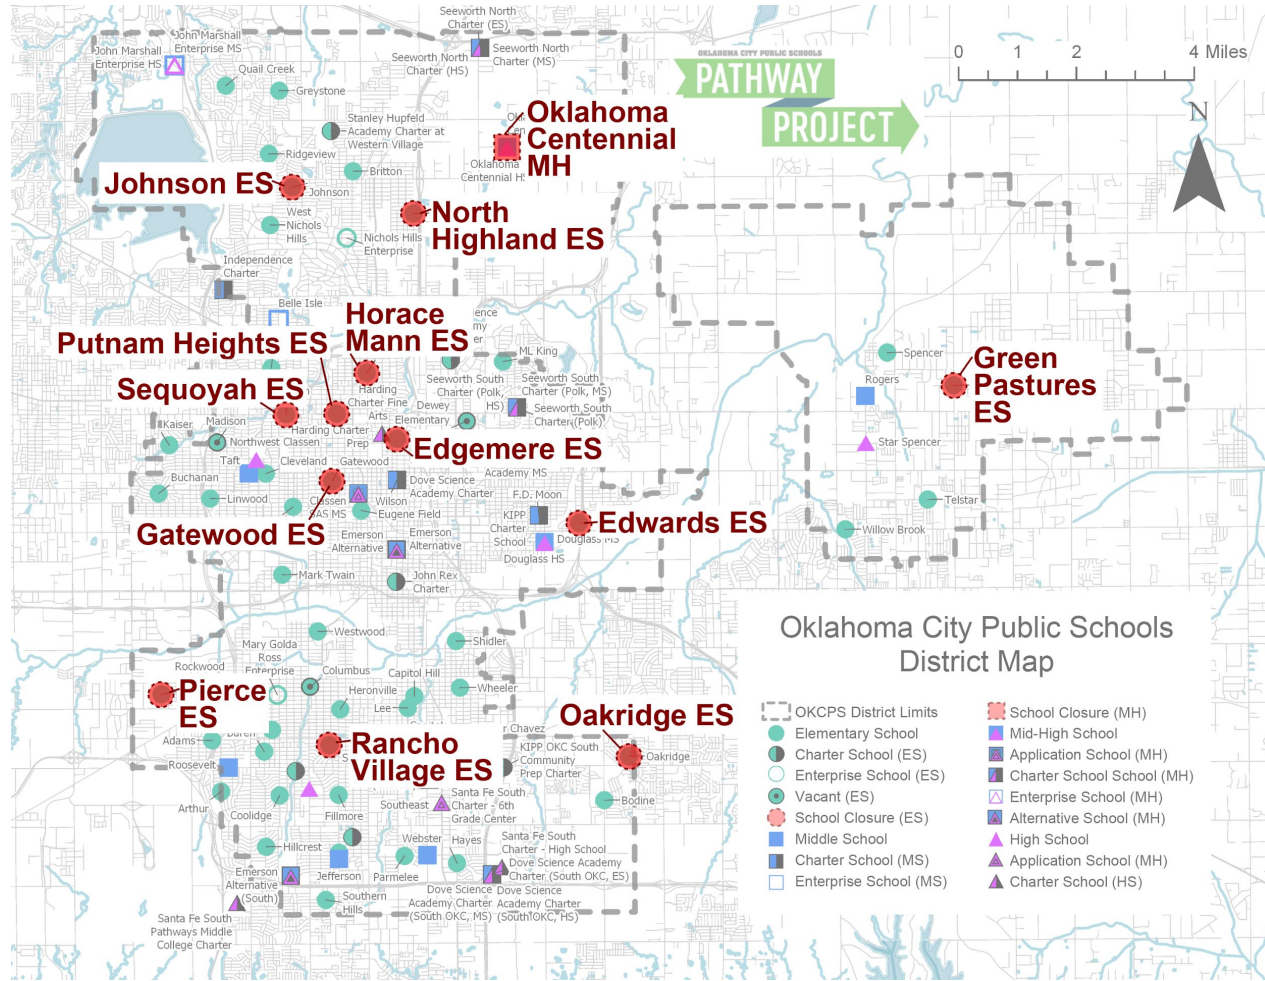

Impact for All Paths - Closed & Repurposed

Elementary

- Edgemere ES
- Edwards ES
- Gatewood ES
- Green Pastures ES
- Horace Mann ES
- Johnson ES
- North Highland ES
- Oakridge ES
- Pierce ES
- Putnam Heights ES
- Rancho Village ES
- Sequoyah ES

Middle / High School

- Oklahoma Centennial

Impact for All Paths - Reconfigured

Elementaries becoming Middle Schools

- Capitol Hill ES
- Greystone
- Martin Luther King
- Mary Golda Ross
- Parmelee
- West Nichols Hills to Belle Isle 5-6th grade
- Wheeler ES (Paths A&B only)

Mid-High Changes

- Classen SAS Mid-High to Northeast/Classen SAS MS
- Northeast Academy Mid-High to Northeast/Classen SAS HS
- Douglass Mid-High to HS
- John Marshall Mid-High to HS

Impact for All Paths - Relocation

District Schools to be Relocated

- Emerson South

Charter Schools to be Relocated

- KIPP Reach (FD Moon)
- Seeworth South (Polk)
- Harding Fine Arts
- Harding Charter Prep